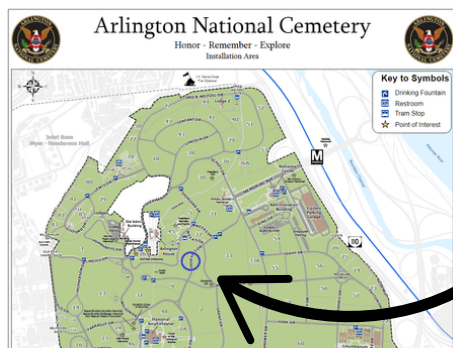

Arlington National Cemetery

7:30 am - meet up

8:00 am - wreath-laying start

After - meet the Old Guard at the Tomb of the Unknown Soldier

11:30 am - Walk to no-host lunch at “Open Road Rosslyn”

Download Cemetery Map
(Meet at Blue Circle near entrance)